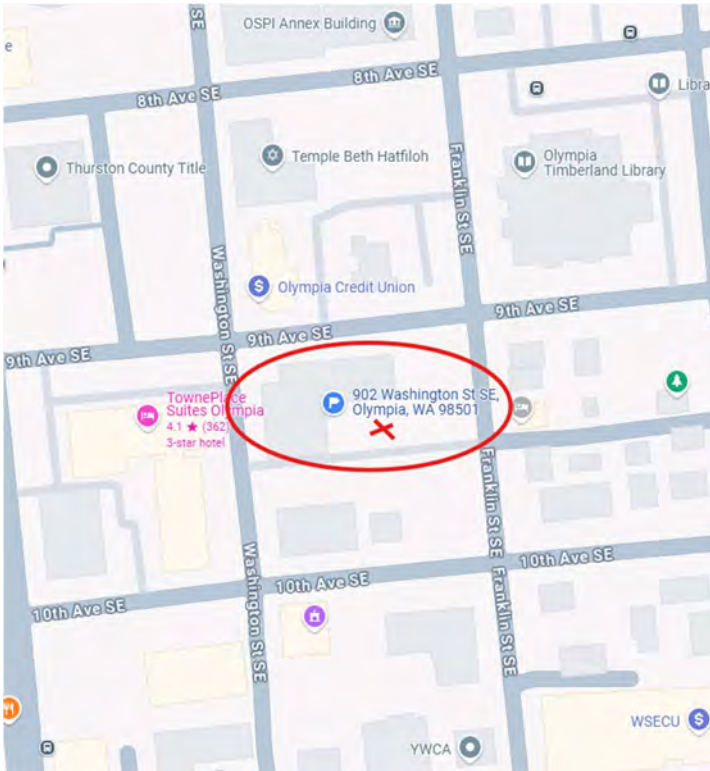

Olympia First Baptist Church, 902 Washington St SE, Olympia, WA 98501, Easiest access is off of Franklin Street

Wood Turners of Olympia Wood Sale February 15th 10:00 AM to 2:00 PM